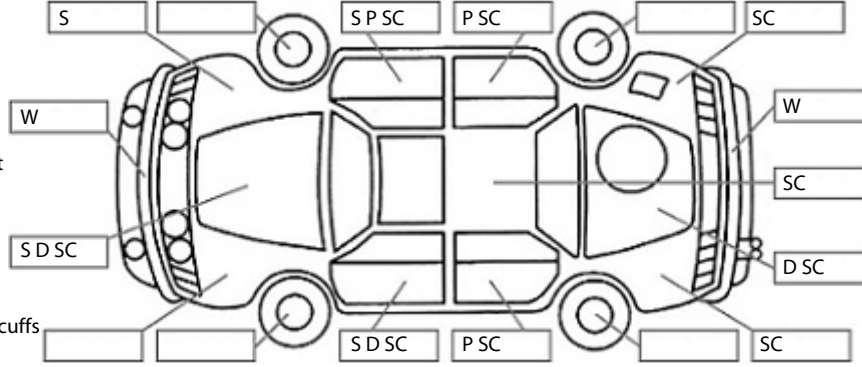

**Key:**

- S = scratch
- D = dent
- R = rust
- PT = paint defect
- C = crack
- P = pin dent
- \* = decals
- SC = stone chips
- W = significant scuffs

**Body Inspection Comments**

Note: some defects & blemishes may not be displayed in the diagram

- Left tail light cracked.
- Right head light cracked.
- Right sill damaged.
- Jack & tools missing.
- Drivers & l/r door seals damaged.
- High level brake lights cracked.

Conditions During Body Inspection: Dry

**General Comments**

Diesel auto T6 van.

Road Conditions During Test Drive: Dry

Engine Timing Mechanism: Cambelt  
Evidence of Cam Belt Replacement: No Kms:

	Pass	Fail	N/A
<b>Engine</b>			
Oil level	✓		
Smoke & fumes	✓		
Performance	✓		
Noise	✓		
<b>Cooling System</b>			
Coolant condition	✓		
Performance	✓		
Radiator / Hoses (visual)	✓		
<b>Transmission</b>			
Operation	✓		
Noise	✓		
Clutch			✓
CV joints	✓		
Wheel bearings	✓		
<b>Brakes</b>			
Performance	✓		
Hand Brake	✓		
<b>Tyres</b> (lowest observed tread depth of tyres)			
Left front	6	mm	
Right front	7	mm	
Left rear	6	mm	
Right rear	4	mm	
Spare		Yes	
<b>Suspension</b>			
Suspension performance	✓		
Steering performance	✓		
Shock absorbers	✓		
<b>Air Conditioning / Heater</b>			
Operation	✓		
<b>Electrical / Accessories</b>			
Head lights	✓		
Tail lights	✓		
Indicators	✓		
Dashboard warning lights	✓		
Wipers (front & rear)	✓		
Window winder FL	✓		
Window winder FR	✓		
Window winder RL			✓
Window winder RR			✓
Rear view mirrors	✓		
Radio (basic test only)	✓		
CD (basic test only)	✓		
Number of keys	1		
Central locking	✓		
Remote locking	✓		
Sat. Nav. (basic test only)			✓
Reversing camera	✓		