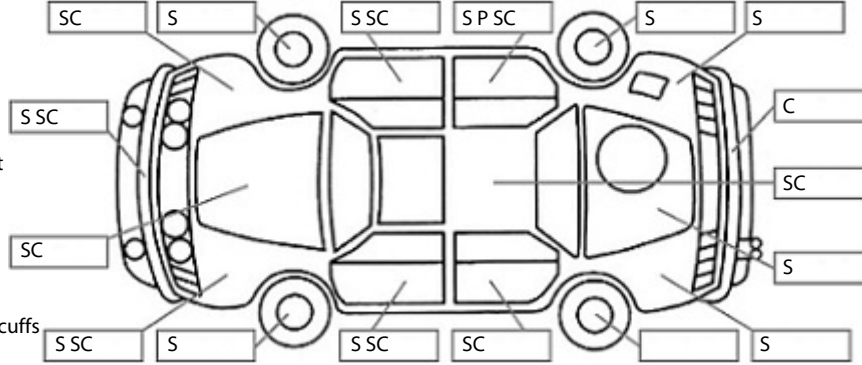

Make: Hyundai	Model: Santa FE	Body Style: SUV
Year: 2020	Registration: PRY119	Reg Expiry: 12 Jan 2025
WoF Expiry: 02 Jul 2025	Odometer: 178,697 Kms	Good No: 25051799
VIN: KMHS281CSLU284372	Next Service: 180,000 kms	Service History: No

Key:

- S = scratch
- D = dent
- R = rust
- PT = paint defect
- C = crack
- P = pin dent
- * = decals
- SC = stone chips
- W = significant scuffs

Body Inspection Comments

Note: some defects & blemishes may not be displayed in the diagram

Chips right A pillar and right cant rail
Scratches right front step plate, dents right B pillar
Lower grille cracked, chips in windscreen,

Conditions During Body Inspection: Dry

Under Carriage & Under Bonnet Inspection Comments

Interior Comments

Seats	Good
Carpets	Good
Panels	scratches cargo area trim
Dashboard	scratches glovebox, holes in dash

General Comments

Road Conditions During Test Drive: Dry

Engine Timing Mechanism: Timing Chain
Evidence of Cam Belt Replacement: Not Applicable Kms: