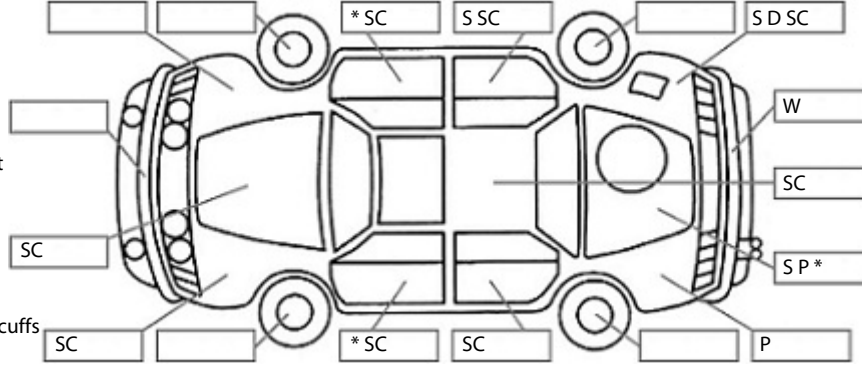

Make: Mitsubishi	Model: Minicab-Miev	Body Style: Van
Year: 2014	Registration: MBQ157	Reg Expiry: 28 Mar 2025
WoF Expiry: 24 Feb 2025	Odometer: 45,063 Kms	Good No: 25051493
VIN: 7AT0CJ1LX19200270	Next Service: 44,922kms	Service History: No

Key:

- S = scratch
- D = dent
- R = rust
- PT = paint defect
- C = crack
- P = pin dent
- * = decals
- SC = stone chips
- W = significant scuffs

Body Inspection Comments

Light bar on roof.
Drivers door seal damaged.

Note: some defects & blemishes may not be displayed in the diagram

Conditions During Body Inspection: Dry

Under Carriage & Under Bonnet Inspection Comments

Minor underbody surface rust.

Interior Comments

Seats	Average
Carpets	Average
Panels	Average
Dashboard	Average