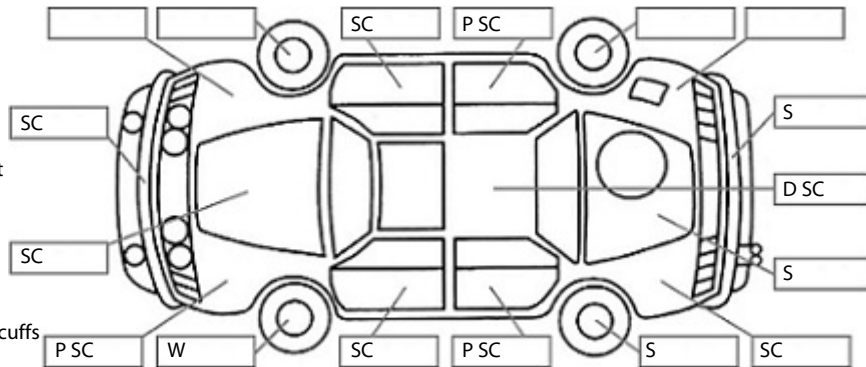

<b>Make:</b> Hyundai	<b>Model:</b> Santa FE	<b>Body Style:</b> SUV
<b>Year:</b> 2020	<b>Registration:</b> MTC226	<b>Reg Expiry:</b> 16 Sep 2024
<b>WoF Expiry:</b> 23 Mar 2025	<b>Odometer:</b> 103,846 Kms	<b>Good No:</b> 25051383
<b>VIN:</b> KMHS381DSL0259551	<b>Next Service:</b> 110,000kms	<b>Service History:</b> Yes

**Key:**

- S = scratch
- D = dent
- R = rust
- PT = paint defect
- C = crack
- P = pin dent
- \* = decals
- SC = stone chips
- W = significant scuffs

**Body Inspection Comments**

Chrome peeling off hatch door garnish.

**General Comments**

7 seater AWD petrol auto SUV.

Road Conditions During Test Drive: Dry

Engine Timing Mechanism: Timing Chain  
 Evidence of Cam Belt Replacement: Not Applicable Kms:

	Pass	Fail	N/A
<b>Engine</b>			
Oil level	✓		
Smoke & fumes	✓		
Performance	✓		
Noise	✓		
<b>Cooling System</b>			
Coolant condition	✓		
Performance	✓		
Radiator / Hoses (visual)	✓		
<b>Transmission</b>			
Operation	✓		
Noise	✓		
Clutch			✓
CV joints	✓		
Wheel bearings	✓		
<b>Brakes</b>			
Performance	✓		
Hand Brake	✓		
<b>Tyres</b> (lowest observed tread depth of tyres)			
Left front	3.0	mm	
Right front	3.0	mm	
Left rear	4.0	mm	
Right rear	5.0	mm	
Spare	Yes		
<b>Suspension</b>			
Suspension performance	✓		
Steering performance	✓		
Shock absorbers	✓		
<b>Air Conditioning / Heater</b>			
Operation	✓		
<b>Electrical / Accessories</b>			
Head lights	✓		
Tail lights	✓		
Indicators	✓		
Dashboard warning lights	✓		
Wipers (front & rear)	✓		
Window winder FL	✓		
Window winder FR	✓		
Window winder RL	✓		
Window winder RR	✓		
Rear view mirrors	✓		
Radio (basic test only)	✓		
CD (basic test only)			✓
Number of keys	2		
Central locking	✓		
Remote locking	✓		
Sat. Nav. (basic test only)	✓		
Reversing camera	✓		