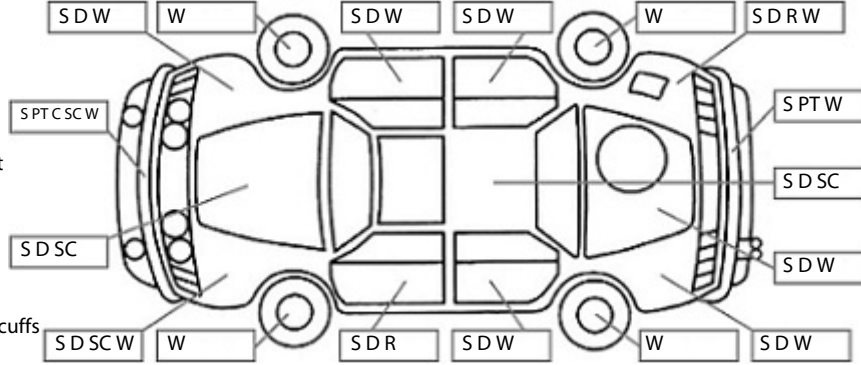

Make: KIA	Model: Optima	Body Style: Sedan
Year: 2002	Registration: AYP330	Reg Expiry:
WoF Expiry:	Odometer: 165,138 Kms	Good No: 25021577
VIN: KNAGD22431508997!	Next Service: ?	Service History: No

Note: This report is not a warranty

Key:

- S = scratch
- D = dent
- R = rust
- PT = paint defect
- C = crack
- P = pin dent
- * = decals
- SC = stone chips
- W = significant scuffs

Note: some defects & blemishes may not be displayed in the diagram

Body Inspection Comments

- Cylinder 1 spark plug loose & taped
- Used garden hose instead of proper hose
- Sub wiring loose
- Windscreen stone chips

Conditions During Body Inspection: Dry

Under Carriage & Under Bonnet Inspection Comments

- Right inner cv boot taped together but leaking grease
- Engine oil leak. Modified exhaust
- Underbody surface rust. Used chains as exhaust mounts
- Front wheel drive

Interior Comments

Seats	Poor
Carpets	Average
Panels	Poor
Dashboard	Average