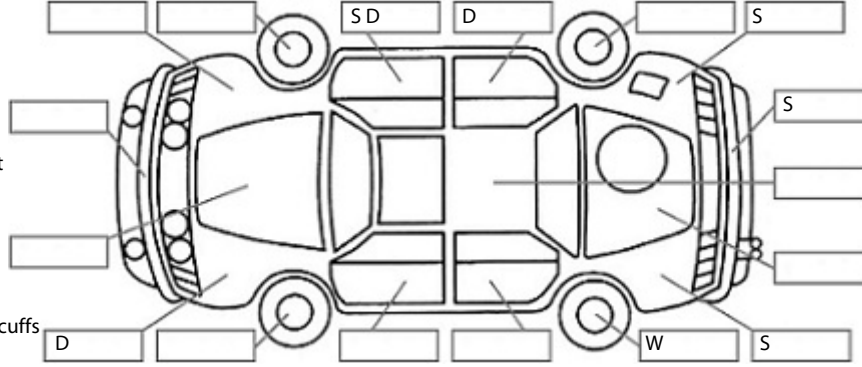

Make: Nissan	Model: Sylphy	Body Style: Sedan
Year: 2013	Registration: QYW586	Reg Expiry: 28 May 2025
WoF Expiry: 27 Nov 2025	Odometer: 41,685 Kms	Good No: 25021531
VIN: 7AT0DH7FX24012075	Next Service: 51,611 kms	Service History: No

Key:

- S = scratch
- D = dent
- R = rust
- PT = paint defect
- C = crack
- P = pin dent
- * = decals
- SC = stone chips
- W = significant scuffs

Body Inspection Comments

Note: some defects & blemishes may not be displayed in the diagram