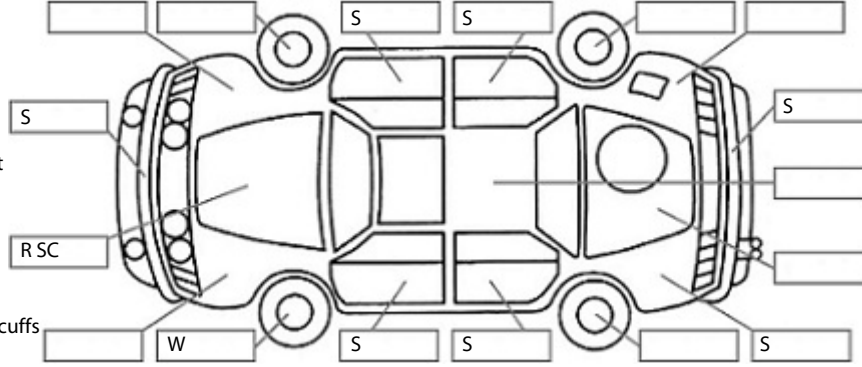

Make: KIA	Model: Sportage	Body Style: SUV
Year: 2020	Registration: NDJ954	Reg Expiry: 01 Dec 2024
WoF Expiry: 02 Dec 2024	Odometer: 91,867 Kms	Good No: 25021389
VIN: KNAPM81AMM78934	Next Service: 102,000 kms	Service History: Yes

Key:

- S = scratch
- D = dent
- R = rust
- PT = paint defect
- C = crack
- P = pin dent
- * = decals
- SC = stone chips
- W = significant scuffs

Body Inspection Comments

FR door interior seal torn

Note: some defects & blemishes may not be displayed in the diagram

Engine Timing Mechanism: Timing Chain
Evidence of Cam Belt Replacement: Not Applicable Kms:

	Pass	Fail	N/A
Engine			
Oil level	✓		
Smoke & fumes	✓		
Performance	✓		
Noise	✓		
Cooling System			
Coolant condition	✓		
Performance	✓		
Radiator / Hoses (visual)	✓		
Transmission			
Operation	✓		
Noise	✓		
Clutch			✓
CV joints	✓		
Wheel bearings	✓		
Brakes			
Performance	✓		
Hand Brake	✓		
Tyres (lowest observed tread depth of tyres)			
Left front	6	mm	
Right front	6	mm	
Left rear	7	mm	
Right rear	7	mm	
Spare	Yes		
Suspension			
Suspension performance	✓		
Steering performance	✓		
Shock absorbers	✓		
Air Conditioning / Heater			
Operation	✓		
Electrical / Accessories			
Head lights	✓		
Tail lights	✓		
Indicators	✓		
Dashboard warning lights	✓		
Wipers (front & rear)	✓		
Window winder FL	✓		
Window winder FR	✓		
Window winder RL	✓		
Window winder RR	✓		
Rear view mirrors	✓		
Radio (basic test only)	✓		
CD (basic test only)			✓
Number of keys	2		
Central locking	✓		
Remote locking	✓		
Sat. Nav. (basic test only)			✓
Reversing camera	✓		