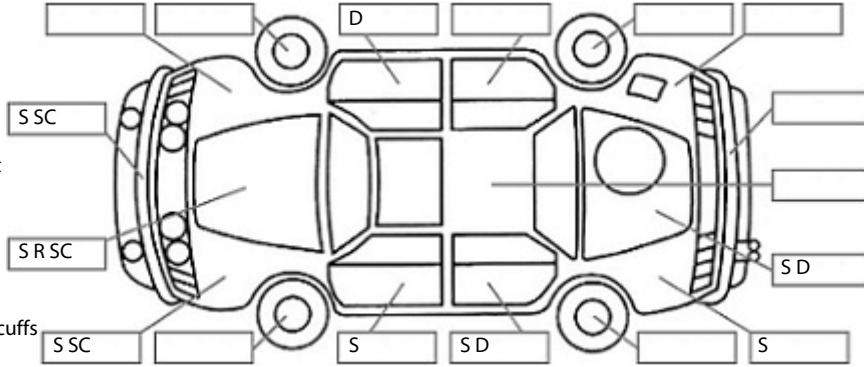

Key:

- S = scratch
- D = dent
- R = rust
- PT = paint defect
- C = crack
- P = pin dent
- * = decals
- SC = stone chips
- W = significant scuffs

Body Inspection Comments

Note: some defects & blemishes may not be displayed in the diagram

Rear bumper trims misaligned. Bullseye with cracks in cva

Conditions During Body Inspection: Dry

Under Carriage & Under Bonnet Inspection Comments

Tested battery and failed at time of inspection

Interior Comments