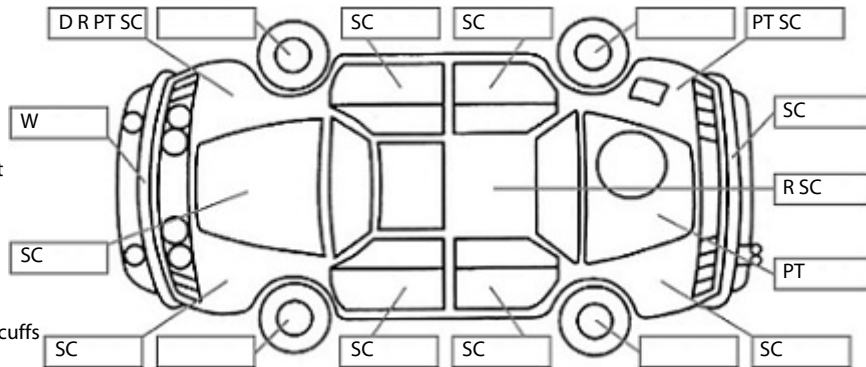

Key:

- S = scratch
- D = dent
- R = rust
- PT = paint defect
- C = crack
- P = pin dent
- * = decals
- SC = stone chips
- W = significant scuffs

Body Inspection Comments

Note: some defects & blemishes may not be displayed in the diagram