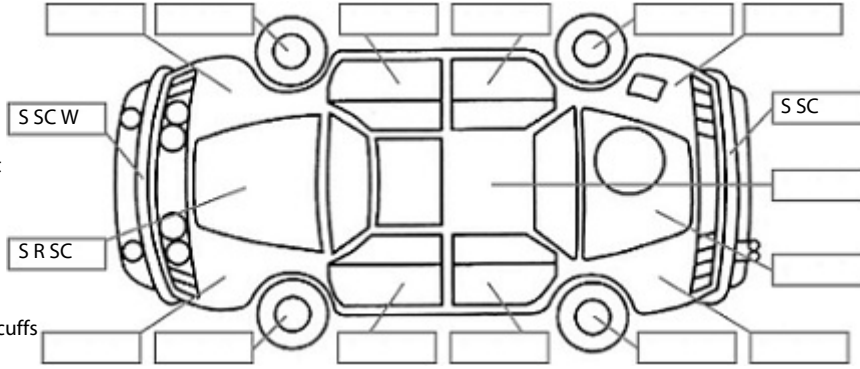

Key:

- S = scratch
- D = dent
- R = rust
- PT = paint defect
- C = crack
- P = pin dent
- * = decals
- SC = stone chips
- W = significant scuffs

Body Inspection Comments

Note: some defects & blemishes may not be displayed in the diagram

Missing parcel tray

Conditions During Body Inspection: Dry

Under Carriage & Under Bonnet Inspection Comments

Tested battery and passed at time of inspection. Vehicle has partial belly pans.

Interior Comments