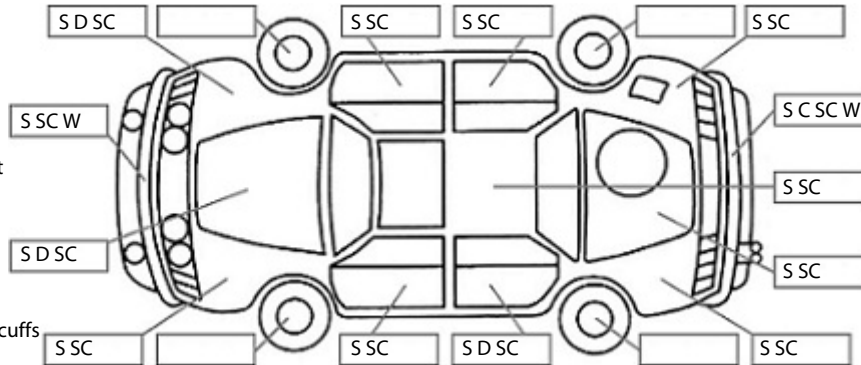

Key:

- S = scratch
- D = dent
- R = rust
- PT = paint defect
- C = crack
- P = pin dent
- * = decals
- SC = stone chips
- W = significant scuffs

Body Inspection Comments

Note: some defects & blemishes may not be displayed in the diagram

Driver door seal torn. Covered in police decals at inspection and dirt. Police lights were fixed in front and rear bumpers. Rear bumper badly damaged. Boot lining missing

Conditions During Body Inspection: Dry

Under Carriage & Under Bonnet Inspection Comments

Belly pans missing. Rh cv boot split and leaking grease onto the brakes. Oil leak minor. Oil below minimum. Coolant on minimum

Interior Comments

Seats	marks
Carpets	holes drivers footwell and passenger police eq
Panels	scratches scuffs marks
Dashboard	scratches, holes police equipment