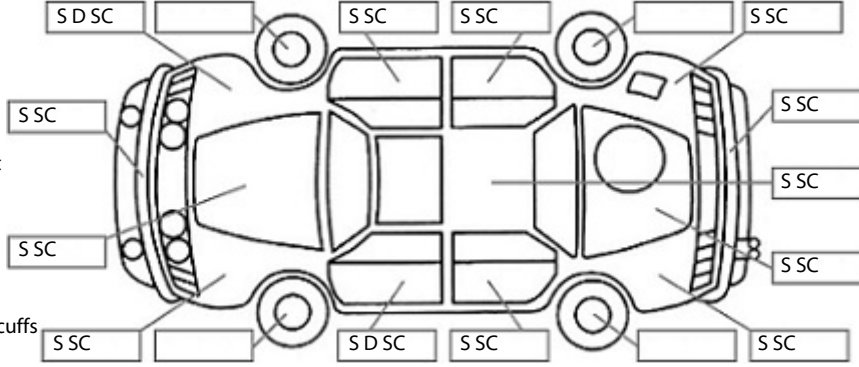

Key:

- S = scratch
- D = dent
- R = rust
- PT = paint defect
- C = crack
- P = pin dent
- * = decals
- SC = stone chips
- W = significant scuffs

Body Inspection Comments

Note: some defects & blemishes may not be displayed in the diagram

Covered in decals and dirt. Holes in front and rear bumpers and roof for police equipment. Dented lhs C pillar lower section/sill area. Lower Lhf rear section door bent. Stone chips in front screen

Conditions During Body Inspection: Dry