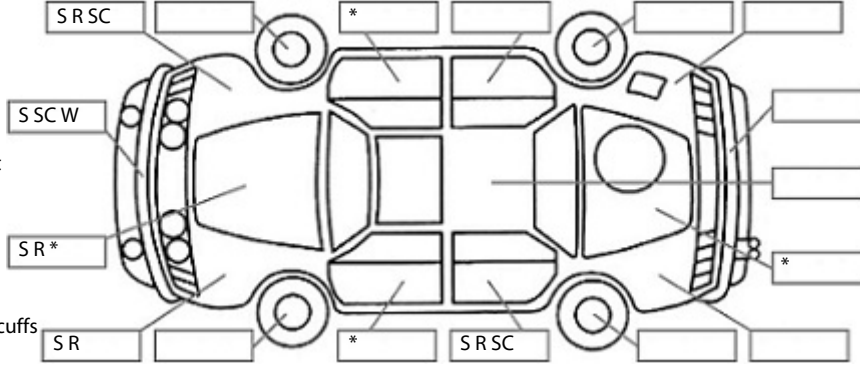

Make: Hyundai	Model: Iload	Body Style: Van
Year: 2016	Registration: KBF567	Reg Expiry: 28 Feb 2025
WoF Expiry: 25 Nov 2025	Odometer: 216,518 Kms	Good No: 25007146
VIN: KMFWBX7KLGU823525	Next Service: 226,000kms	Service History: Yes

Key:

- S = scratch
- D = dent
- R = rust
- PT = paint defect
- C = crack
- P = pin dent
- * = decals
- SC = stone chips
- W = significant scuffs

Body Inspection Comments

Note: some defects & blemishes may not be displayed in the diagram