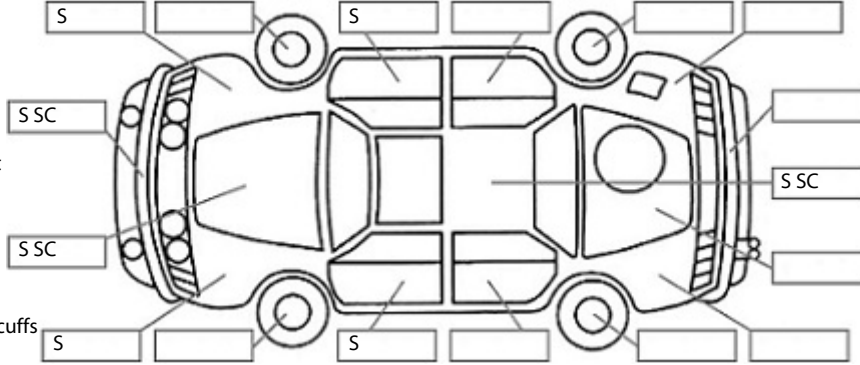

<b>Make:</b> Toyota	<b>Model:</b> Hilux	<b>Body Style:</b> Utility
<b>Year:</b> 2017	<b>Registration:</b> KYL259	<b>Reg Expiry:</b> 15 Apr 2025
<b>WoF Expiry:</b> 13 Dec 2025	<b>Odometer:</b> 99,090 Kms	<b>Good No:</b> 25006673
<b>VIN:</b> MR0JA3CB500060986	<b>Next Service:</b> 109,000kms	<b>Service History:</b> Yes

**Key:**

- S = scratch
- D = dent
- R = rust
- PT = paint defect
- C = crack
- P = pin dent
- \* = decals
- SC = stone chips
- W = significant scuffs

Body Inspection Comments

Note: some defects & blemishes may not be displayed in the diagram

Flashing light on roof. Lh tail light lens cracked

Conditions During Body Inspection: Dry

Under Carriage & Under Bonnet Inspection Comments

Tested battery and passed at time of inspection

Interior Comments

Seats	marks
Carpets	Average
Panels	scratches scuffs marks
Dashboard	scratches

General Comments

Road Conditions During Test Drive: Dry

Engine Timing Mechanism: Timing Chain  
Evidence of Cam Belt Replacement: Not Applicable Kms: