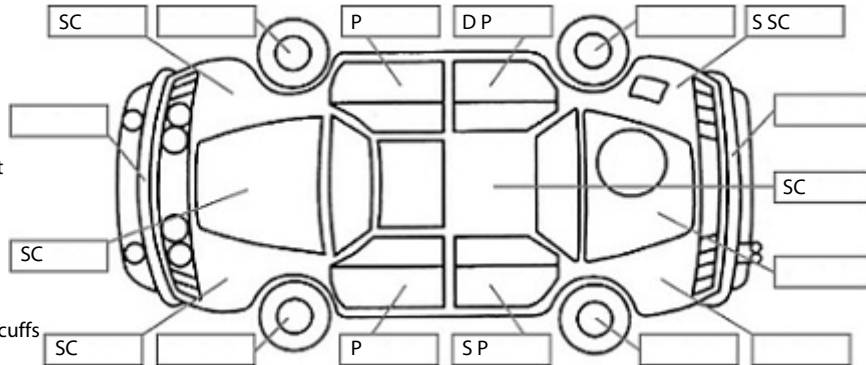

**Key:**

- S = scratch
- D = dent
- R = rust
- PT = paint defect
- C = crack
- P = pin dent
- \* = decals
- SC = stone chips
- W = significant scuffs

**Body Inspection Comments**

Front bumper lower grill loose