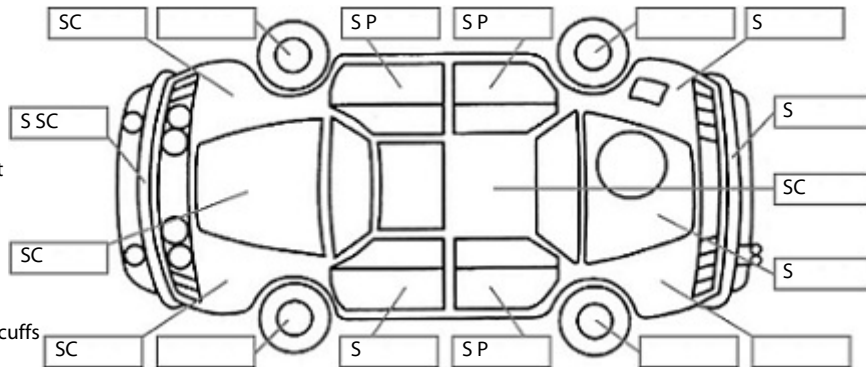

Key:

- S = scratch
- D = dent
- R = rust
- PT = paint defect
- C = crack
- P = pin dent
- * = decals
- SC = stone chips
- W = significant scuffs

Body Inspection Comments

Note: some defects & blemishes may not be displayed in the diagram

Holes in left & right side front bumper corner mouldings. Two R/T aerial bases fitted to roof panel. Surround trim on right side wing mirror is cracked & broken, has bottom edge part of plastic missing. Holes in bottom of tail gate interior trim.

Conditions During Body Inspection: Wet

Under Carriage & Under Bonnet Inspection Comments

Interior Comments

Seats	Good
Carpets	Good
Panels	Average
Dashboard	Average

General Comments

Metal plate fitted to top of dashboard, glue stuck to right side corner of dashboard. Screw holes in dashboard & top & left side of centre console. Base pad missing out of centre console. Aftermarket interior side panel fitted to right side of boot area. Two holes on interior panel on tailgate.