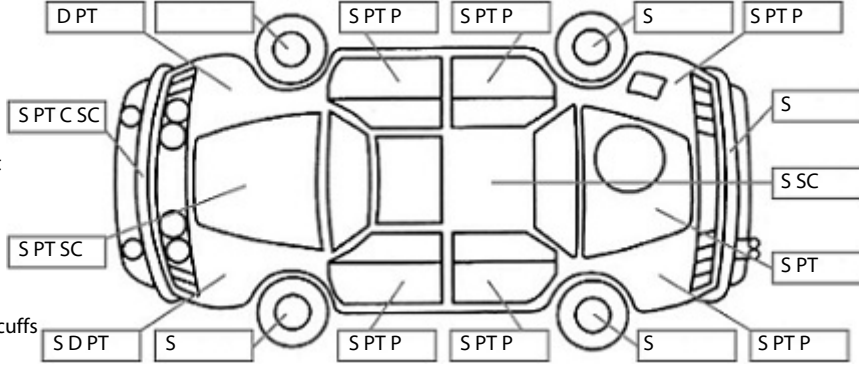

Key:

- S = scratch
- D = dent
- R = rust
- PT = paint defect
- C = crack
- P = pin dent
- * = decals
- SC = stone chips
- W = significant scuffs

Body Inspection Comments

Note: some defects & blemishes may not be displayed in the diagram

Holes in left & right side corners of front & rear bumpers. Bottom front edge of left front door panel is catching on left front guard. Two R/T aerial bases fitted to roof panel & has a hole in roof panel, has been taped up.