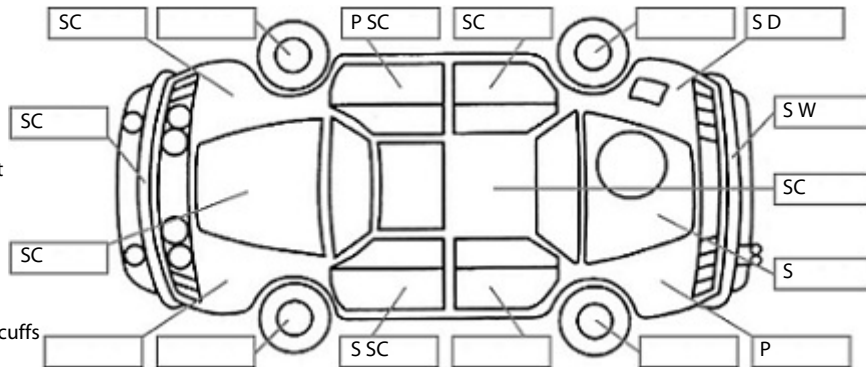

Key:

- S = scratch
- D = dent
- R = rust
- PT = paint defect
- C = crack
- P = pin dent
- * = decals
- SC = stone chips
- W = significant scuffs

Body Inspection Comments

Note: some defects & blemishes may not be displayed in the diagram

Right door mirror repeater has moisture.(operating)
 Extensive minor pin dents on left quarter panel.
 Extensive stone chips on bonnet and right front guard.
 No spare tyre but factory puncture kit in boot.