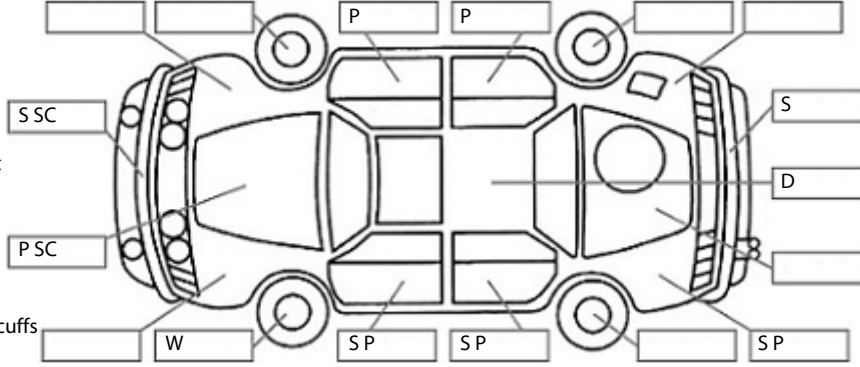

Key:

- S = scratch
- D = dent
- R = rust
- PT = paint defect
- C = crack
- P = pin dent
- * = decals
- SC = stone chips
- W = significant scuffs

Body Inspection Comments

Note: some defects & blemishes may not be displayed in the diagram

Numbers of dent on roof panel.

Conditions During Body Inspection: Dry

Under Carriage & Under Bonnet Inspection Comments

Interior Comments

Seats	Good
Carpets	Good
Panels	Good
Dashboard	Good

General Comments