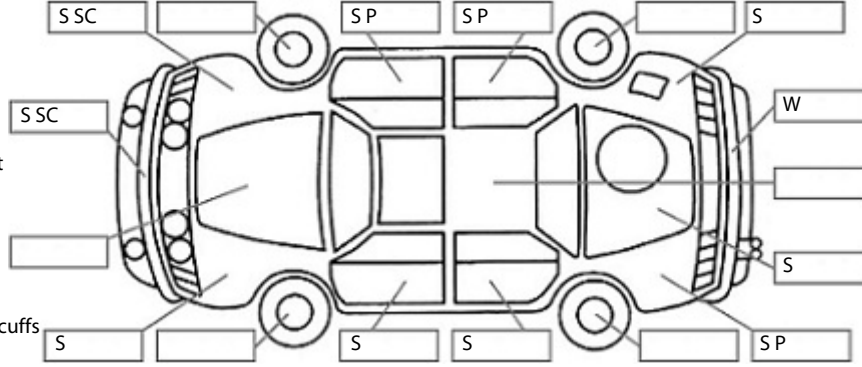

Make: Mitsubishi	Model: Pajero Sport	Body Style: SUV
Year: 2020	Registration: MUP661	Reg Expiry: 24 May 2025
WoF Expiry: 13 May 2025	Odometer: 128,356 Kms	Good No: 24955085
VIN: MMAGUKS10LH000642	Next Service: 127,008kms	Service History: Yes

Key:

- S = scratch
- D = dent
- R = rust
- PT = paint defect
- C = crack
- P = pin dent
- * = decals
- SC = stone chips
- W = significant scuffs

Body Inspection Comments

Note: some defects & blemishes may not be displayed in the diagram