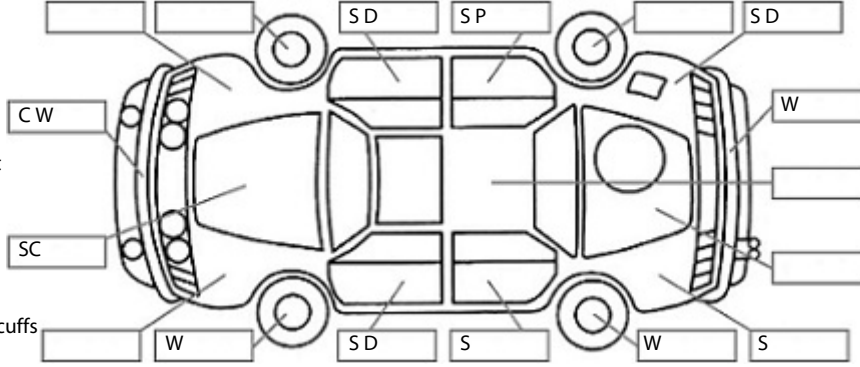

Key:

- S = scratch
- D = dent
- R = rust
- PT = paint defect
- C = crack
- P = pin dent
- * = decals
- SC = stone chips
- W = significant scuffs

Body Inspection Comments

Note: some defects & blemishes may not be displayed in the diagram

Engine Timing Mechanism: Timing Chain
Evidence of Cam Belt Replacement: Not Applicable Kms:

	Pass	Fail	N/A
Engine			
Oil level	✓		
Smoke & fumes	✓		
Performance	✓		
Noise	✓		
Cooling System			
Coolant condition	✓		
Performance	✓		
Radiator / Hoses (visual)	✓		
Transmission			
Operation	✓		
Noise	✓		
Clutch			✓
CV joints	✓		
Wheel bearings	✓		
Brakes			
Performance	✓		
Hand Brake	✓		
Tyres (lowest observed tread depth of tyres)			
Left front	4.5	mm	
Right front	4.5	mm	
Left rear	5	mm	
Right rear	5	mm	
Spare	Yes		
Suspension			
Suspension performance	✓		
Steering performance	✓		
Shock absorbers	✓		
Air Conditioning / Heater			
Operation	✓		
Electrical / Accessories			
Head lights	✓		
Tail lights	✓		
Indicators	✓		
Dashboard warning lights	✓		
Wipers (front & rear)	✓		
Window winder FL	✓		
Window winder FR	✓		
Window winder RL	✓		
Window winder RR	✓		
Rear view mirrors	✓		
Radio (basic test only)	✓		
CD (basic test only)			✓
Number of keys	2		
Central locking	✓		
Remote locking	✓		
Sat. Nav. (basic test only)	✓		
Reversing camera	✓		