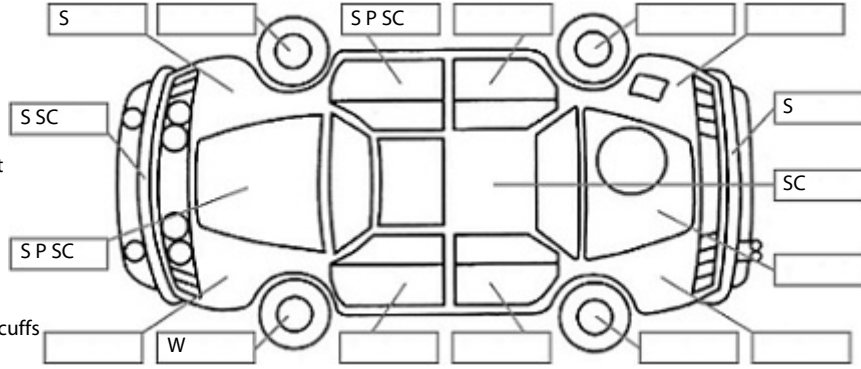

Key:

- S = scratch
- D = dent
- R = rust
- PT = paint defect
- C = crack
- P = pin dent
- * = decals
- SC = stone chips
- W = significant scuffs

Body Inspection Comments

Note: some defects & blemishes may not be displayed in the diagram