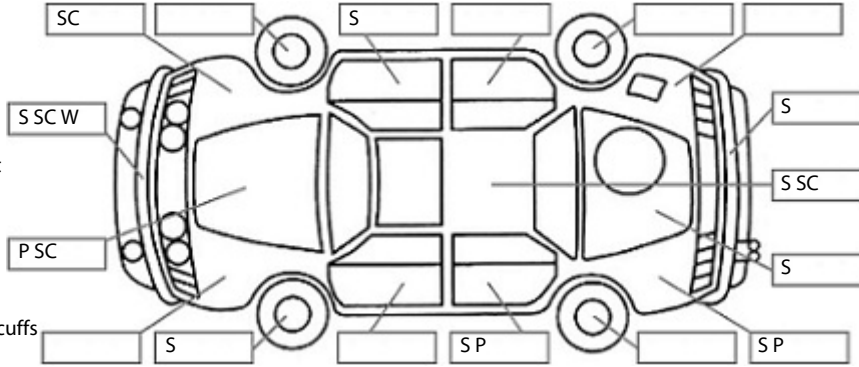

**Key:**

- S = scratch
- D = dent
- R = rust
- PT = paint defect
- C = crack
- P = pin dent
- \* = decals
- SC = stone chips
- W = significant scuffs

Body Inspection Comments

Note: some defects & blemishes may not be displayed in the diagram

Engine Timing Mechanism: Timing Chain  
Evidence of Cam Belt Replacement: Not Applicable Kms:

	Pass	Fail	N/A
<b>Engine</b>			
Oil level	✓		
Smoke & fumes	✓		
Performance	✓		
Noise	✓		
<b>Cooling System</b>			
Coolant condition	✓		
Performance	✓		
Radiator / Hoses (visual)	✓		
<b>Transmission</b>			
Operation	✓		
Noise	✓		
Clutch			✓
CV joints	✓		
Wheel bearings	✓		
<b>Brakes</b>			
Performance	✓		
Hand Brake	✓		
<b>Tyres</b> (lowest observed tread depth of tyres)			
Left front	4.0	mm	
Right front	4.5	mm	
Left rear	5.0	mm	
Right rear	5.5	mm	
Spare	Yes		
<b>Suspension</b>			
Suspension performance	✓		
Steering performance	✓		
Shock absorbers	✓		
<b>Air Conditioning / Heater</b>			
Operation	✓		
<b>Electrical / Accessories</b>			
Head lights	✓		
Tail lights	✓		
Indicators	✓		
Dashboard warning lights	✓		
Wipers (front & rear)	✓		
Window winder FL	✓		
Window winder FR	✓		
Window winder RL	✓		
Window winder RR	✓		
Rear view mirrors	✓		
Radio (basic test only)	✓		
CD (basic test only)			✓
Number of keys	2		
Central locking	✓		
Remote locking	✓		
Sat. Nav. (basic test only)	✓		
Reversing camera	✓		