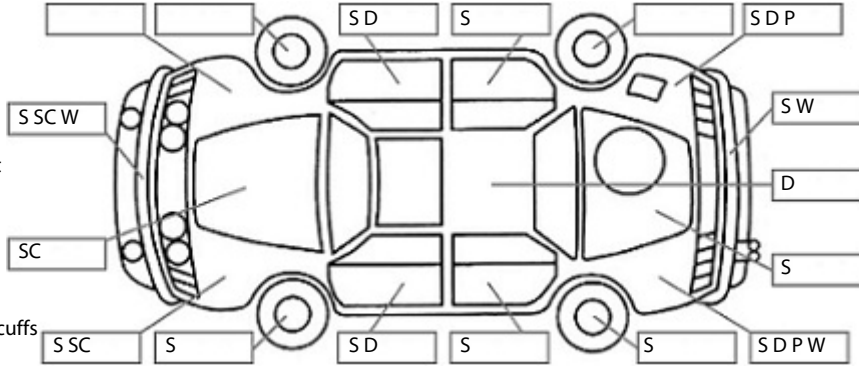

**Key:**

- S = scratch
- D = dent
- R = rust
- PT = paint defect
- C = crack
- P = pin dent
- \* = decals
- SC = stone chips
- W = significant scuffs

Body Inspection Comments

Note: some defects & blemishes may not be displayed in the diagram

Small cut/damage to side wall of left rear tyre. Wear on inside edge of left front tyre.

Conditions During Body Inspection: Dry

Under Carriage & Under Bonnet Inspection Comments

Interior Comments

Seats	Good
Carpets	Good
Panels	Average
Dashboard	Good