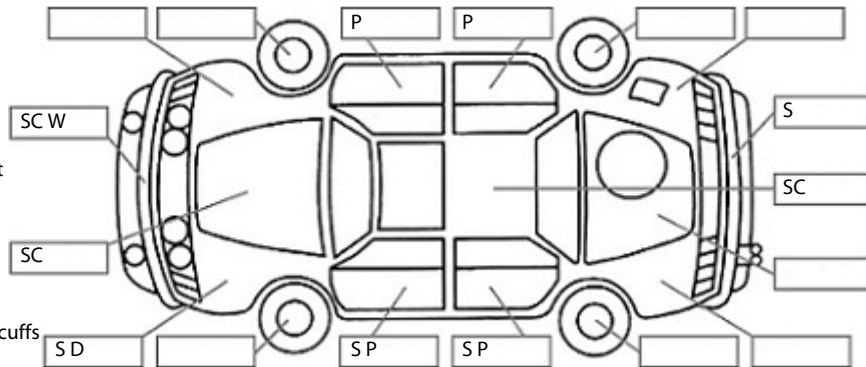

<b>Make:</b> Toyota	<b>Model:</b> Rav4	<b>Body Style:</b> SUV
<b>Year:</b> 2020	<b>Registration:</b> NDC65	<b>Reg Expiry:</b> 01 Feb 2025
<b>WoF Expiry:</b> 23 Oct 2025	<b>Odometer:</b> 109,315 Kms	<b>Good No:</b> 24954830
<b>VIN:</b> JTMRW3FV10D556689	<b>Next Service:</b> 122,000kms	<b>Service History:</b> Yes

**Key:**

- S = scratch
- D = dent
- R = rust
- PT = paint defect
- C = crack
- P = pin dent
- \* = decals
- SC = stone chips
- W = significant scuffs

Body Inspection Comments

Note: some defects & blemishes may not be displayed in the diagram

Centre console arm rest compartment lid trim is damaged, torn.  
Screw holes on right side of dashboard.

Conditions During Body Inspection: Dry

Under Carriage & Under Bonnet Inspection Comments

Interior Comments

Seats	Good
Carpets	Good
Panels	Good
Dashboard	Good

General Comments

Road Conditions During Test Drive: Dry

Engine Timing Mechanism: Timing Chain  
Evidence of Cam Belt Replacement: Not Applicable Kms:

	Pass	Fail	N/A
<b>Engine</b>			
Oil level	✓		
Smoke & fumes	✓		
Performance	✓		
Noise	✓		
<b>Cooling System</b>			
Coolant condition	✓		
Performance	✓		
Radiator / Hoses (visual)	✓		
<b>Transmission</b>			
Operation	✓		
Noise	✓		
Clutch			✓
CV joints	✓		
Wheel bearings	✓		
<b>Brakes</b>			
Performance	✓		
Hand Brake	✓		
<b>Tyres</b> (lowest observed tread depth of tyres)			
Left front	5.0	mm	
Right front	4.5	mm	
Left rear	3.0	mm	
Right rear	4.5	mm	
Spare	Yes		
<b>Suspension</b>			
Suspension performance	✓		
Steering performance	✓		
Shock absorbers	✓		
<b>Air Conditioning / Heater</b>			
Operation	✓		
<b>Electrical / Accessories</b>			
Head lights	✓		
Tail lights	✓		
Indicators	✓		
Dashboard warning lights	✓		
Wipers (front & rear)	✓		
Window winder FL	✓		
Window winder FR	✓		
Window winder RL	✓		
Window winder RR	✓		
Rear view mirrors	✓		
Radio (basic test only)	✓		
CD (basic test only)			✓
Number of keys	2		
Central locking	✓		
Remote locking	✓		
Sat. Nav. (basic test only)	✓		
Reversing camera	✓		