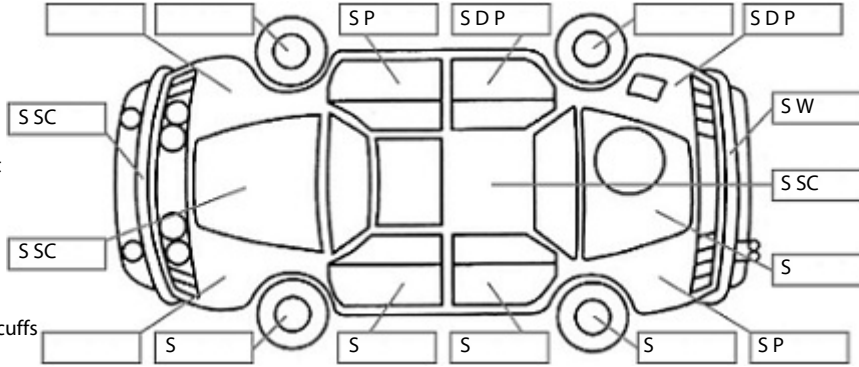

Key:

- S = scratch
- D = dent
- R = rust
- PT = paint defect
- C = crack
- P = pin dent
- * = decals
- SC = stone chips
- W = significant scuffs

Body Inspection Comments

Note: some defects & blemishes may not be displayed in the diagram

Small stone crack in middle of windscreen. Outer edge wear on left rear tyre.

Conditions During Body Inspection: Dry

Under Carriage & Under Bonnet Inspection Comments

Interior Comments

Seats	Good
Carpets	Good
Panels	Good
Dashboard	Good