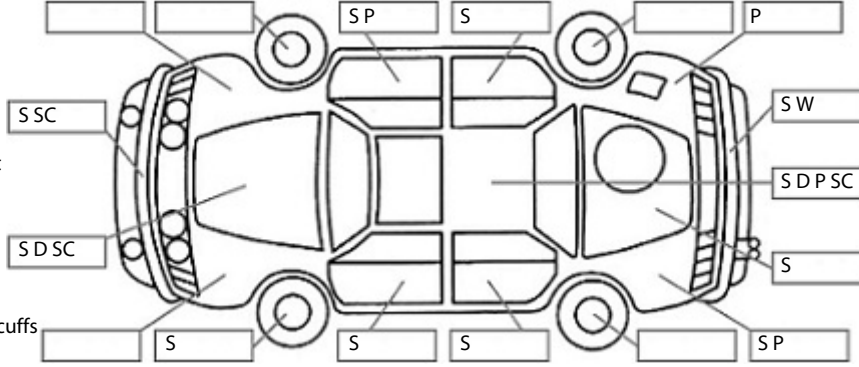

Key:

- S = scratch
- D = dent
- R = rust
- PT = paint defect
- C = crack
- P = pin dent
- * = decals
- SC = stone chips
- W = significant scuffs

Body Inspection Comments

Note: some defects & blemishes may not be displayed in the diagram

Poor stone crack repair to right side of windscreen. Rear tailgate seal is damaged & torn.

Conditions During Body Inspection: Dry

Under Carriage & Under Bonnet Inspection Comments

Rear brake pads are wearing low.