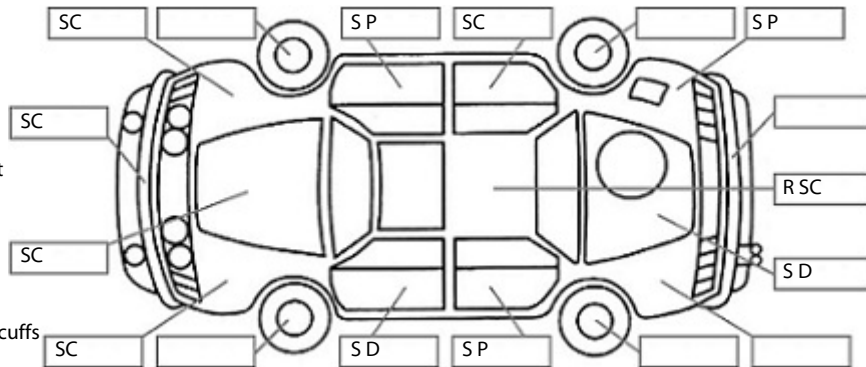

**Key:**

- S = scratch
- D = dent
- R = rust
- PT = paint defect
- C = crack
- P = pin dent
- \* = decals
- SC = stone chips
- W = significant scuffs

**Body Inspection Comments**

Note: some defects & blemishes may not be displayed in the diagram

Stone crack on windscreen (in C.V.A.)  
 AT mode switch is not fitted correctly.  
 Numbers of spider rust is developing on roof.

Conditions During Body Inspection: Dry

**Under Carriage & Under Bonnet Inspection Comments**