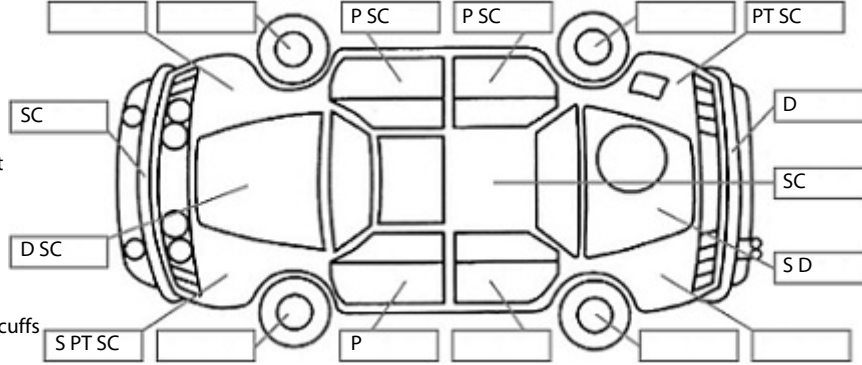

<b>Make:</b> Ford	<b>Model:</b> Ranger	<b>Body Style:</b> Utility
<b>Year:</b> 2020	<b>Registration:</b> NBZ263	<b>Reg Expiry:</b> 28 Mar 2025
<b>WoF Expiry:</b> 24 Sep 2025	<b>Odometer:</b> 227,936 Kms	<b>Good No:</b> 24954594
<b>VIN:</b> MPBUMFF50LX268645	<b>Next Service:</b> 229,000kms	<b>Service History:</b> No

**Key:**

- S = scratch
- D = dent
- R = rust
- PT = paint defect
- C = crack
- P = pin dent
- \* = decals
- SC = stone chips
- W = significant scuffs

Body Inspection Comments

Note: some defects & blemishes may not be displayed in the diagram

Front badge is cracked.  
Right front door seal is torn. Canopy rear door seal is torn.  
Rear bumper left side alignment required.

Conditions During Body Inspection: Dry

Under Carriage & Under Bonnet Inspection Comments