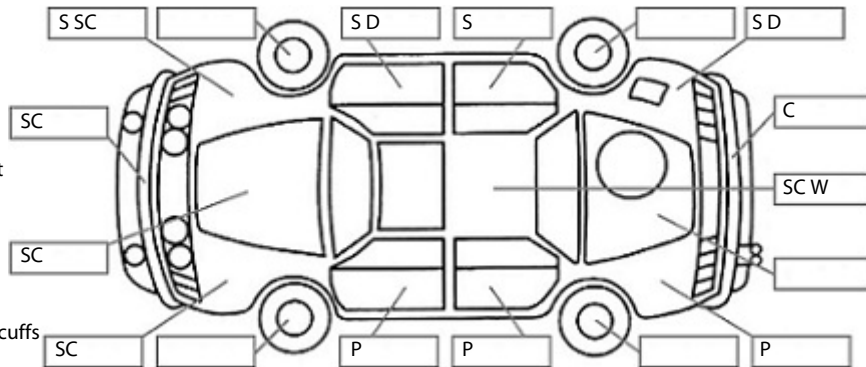

Key:

- S = scratch
- D = dent
- R = rust
- PT = paint defect
- C = crack
- P = pin dent
- * = decals
- SC = stone chips
- W = significant scuffs

Body Inspection Comments

Note: some defects & blemishes may not be displayed in the diagram