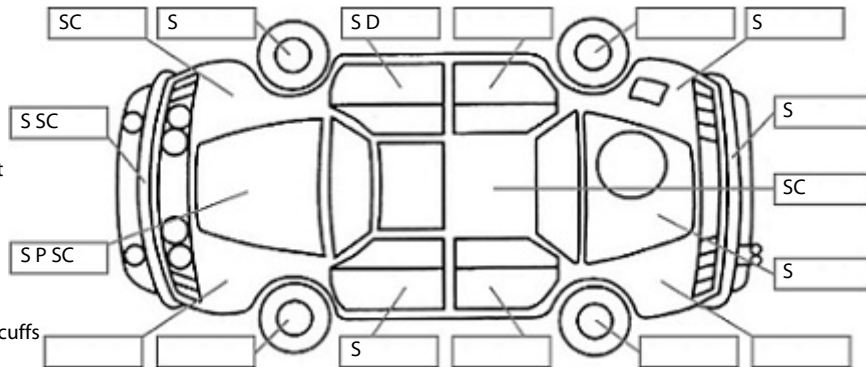

Key:

- S = scratch
- D = dent
- R = rust
- PT = paint defect
- C = crack
- P = pin dent
- * = decals
- SC = stone chips
- W = significant scuffs

Body Inspection Comments

Note: some defects & blemishes may not be displayed in the diagram

Small stone crack in bottom right side of windscreen. Dent & deep scratches in left side sill cover.

Conditions During Body Inspection: Dry

Under Carriage & Under Bonnet Inspection Comments

Interior Comments

Seats	Good
Carpets	Good
Panels	Average
Dashboard	Good

General Comments

Minor scratches & scuffs on left side of centre console.

Road Conditions During Test Drive: Dry

Engine Timing Mechanism: Timing Chain
 Evidence of Cam Belt Replacement: Not Applicable Kms: