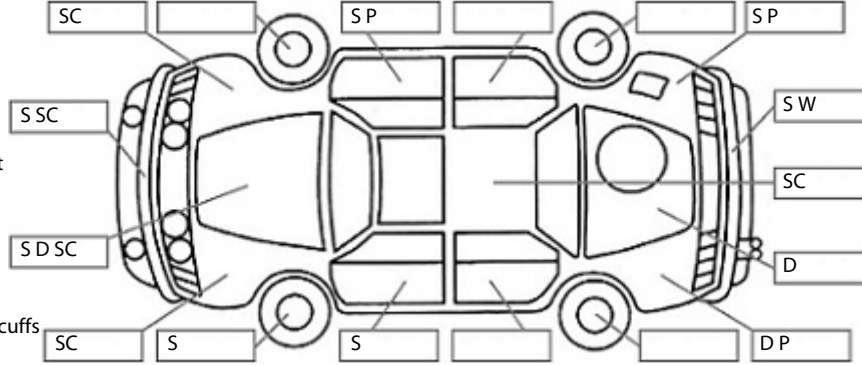

Key:

- S = scratch
- D = dent
- R = rust
- PT = paint defect
- C = crack
- P = pin dent
- * = decals
- SC = stone chips
- W = significant scuffs

Body Inspection Comments

Note: some defects & blemishes may not be displayed in the diagram

Very small stone crack in right side of windscreen, in driver's viewing area of screen. Metal bracket fitted to inside of windscreen. Dent & scratch on right rear C pillar, on inside of right rear door frame.