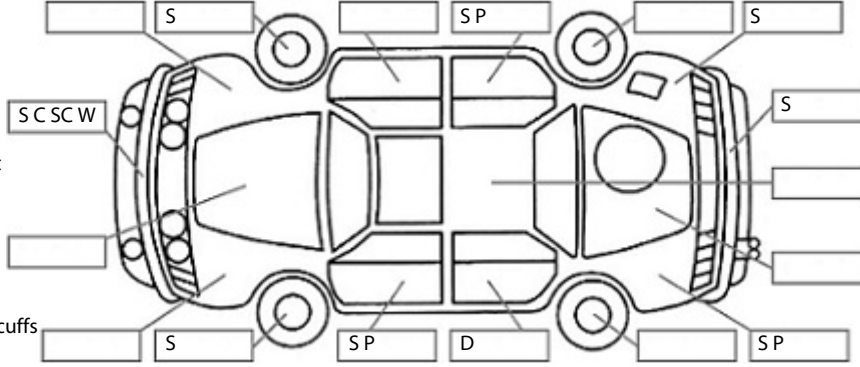

<b>Make:</b> Hyundai	<b>Model:</b> Kona	<b>Body Style:</b> SUV
<b>Year:</b> 2020	<b>Registration:</b> NAG937	<b>Reg Expiry:</b> 06 Mar 2025
<b>WoF Expiry:</b> 07 Sep 2025	<b>Odometer:</b> 60,667 Kms	<b>Good No:</b> 24954415
<b>VIN:</b> KMHK281GULU096949	<b>Next Service:</b> 73,425kms	<b>Service History:</b> Yes

**Key:**

- S = scratch
- D = dent
- R = rust
- PT = paint defect
- C = crack
- P = pin dent
- \* = decals
- SC = stone chips
- W = significant scuffs

Body Inspection Comments

Note: some defects & blemishes may not be displayed in the diagram

Left bottom edge of front bumper valance is cracked & scuffed, scratched up. Left front bumper rubber trim will not fit up to valance because of damage to it.

Conditions During Body Inspection: Dry

Under Carriage & Under Bonnet Inspection Comments

Interior Comments

Seats	Good
Carpets	Good
Panels	Good
Dashboard	Good

General Comments

USB socket cover has broken off socket.

Road Conditions During Test Drive: Dry

Engine Timing Mechanism: Unknown  
Evidence of Cam Belt Replacement: Not Applicable Kms: