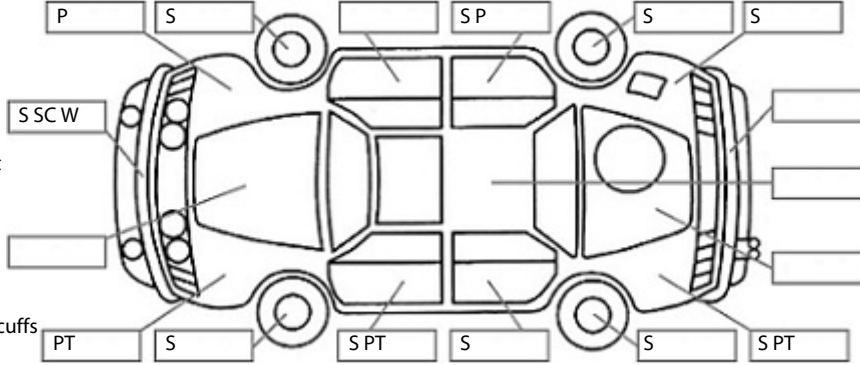

Make: Hyundai	Model: Kona	Body Style: SUV
Year: 2020	Registration: MUF404	Reg Expiry: 15 Mar 2025
WoF Expiry: 31 Jul 2025	Odometer: 97,329 Kms	Good No: 24954404
VIN: KMHK281GULU080213	Next Service: 105,240kms	Service History: Yes

Key:

- S = scratch
- D = dent
- R = rust
- PT = paint defect
- C = crack
- P = pin dent
- * = decals
- SC = stone chips
- W = significant scuffs

Body Inspection Comments

Note: some defects & blemishes may not be displayed in the diagram

Small stone crack in left side of windscreen.

Conditions During Body Inspection: Dry

Under Carriage & Under Bonnet Inspection Comments

Interior Comments

Seats	Good
Carpets	Good
Panels	Good
Dashboard	Good

General Comments