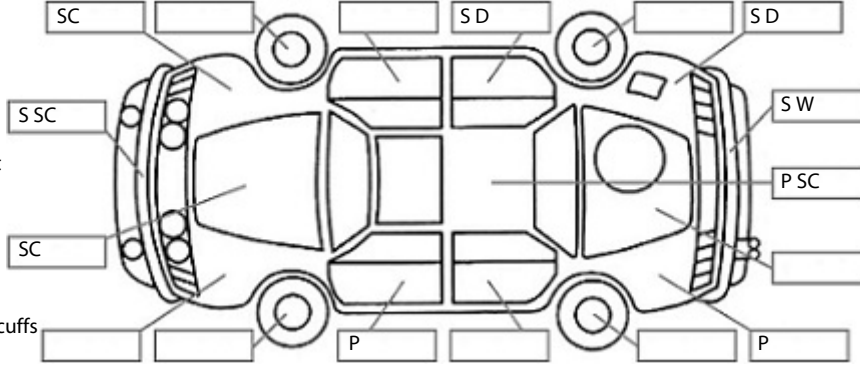

**Key:**

- S = scratch
- D = dent
- R = rust
- PT = paint defect
- C = crack
- P = pin dent
- \* = decals
- SC = stone chips
- W = significant scuffs

**Body Inspection Comments**

Note: some defects & blemishes may not be displayed in the diagram

Seats	Good
Carpets	Good
Panels	Average
Dashboard	Good

**General Comments**

Left rear cargo blind hook is missing off rear interior panel on tailgate.

Road Conditions During Test Drive: Dry

Engine Timing Mechanism: Timing Chain  
Evidence of Cam Belt Replacement: Not Applicable Kms: