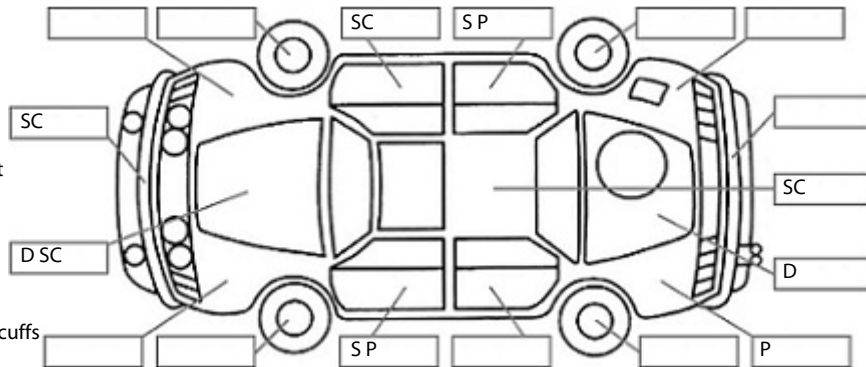

Key:

- S = scratch
- D = dent
- R = rust
- PT = paint defect
- C = crack
- P = pin dent
- * = decals
- SC = stone chips
- W = significant scuffs

Body Inspection Comments

Note: some defects & blemishes may not be displayed in the diagram

- Right front door seal rubber is torn.
- Roof rack key is missing.
- Spare wheel is missing.
- Fuel flap has dents.

Conditions During Body Inspection: Dry

Under Carriage & Under Bonnet Inspection Comments