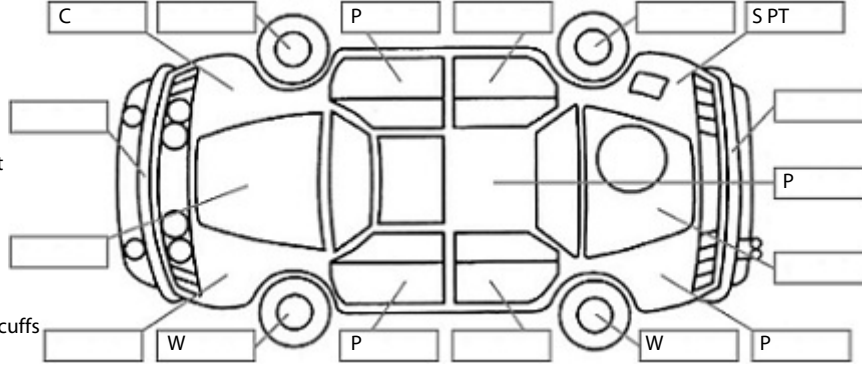

Key:

- S = scratch
- D = dent
- R = rust
- PT = paint defect
- C = crack
- P = pin dent
- * = decals
- SC = stone chips
- W = significant scuffs

Body Inspection Comments

Note: some defects & blemishes may not be displayed in the diagram

Right front guard (plastic) is cracked. Right edge of front bumper needs alignment. Left interior wheel arch has a dent and scratch.
High stop light is not operating. Right front seat belt has minor damage of weaving (Possible border line).