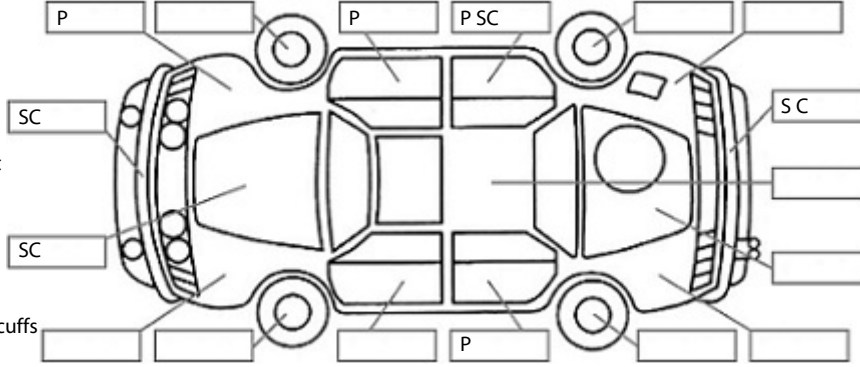

**Key:**

- S = scratch
- D = dent
- R = rust
- PT = paint defect
- C = crack
- P = pin dent
- \* = decals
- SC = stone chips
- W = significant scuffs

**Body Inspection Comments**

Note: some defects & blemishes may not be displayed in the diagram

Minor dent and scratch (by seat belt buckle) on right sill front step area.

Conditions During Body Inspection: Dry

**Under Carriage & Under Bonnet Inspection Comments**

**Interior Comments**

Seats	Good
Carpets	Good
Panels	Good
Dashboard	Good