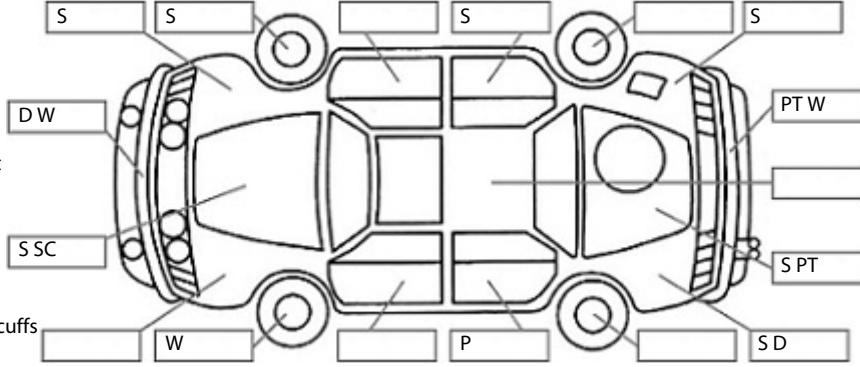

Make: KIA	Model: Sorento	Body Style: SUV
Year: 2019	Registration: MPW711	Reg Expiry: 17 Dec 2024
WoF Expiry: 25 Nov 2025	Odometer: 55,128 Kms	Good No: 24954254
VIN: KNAPH81BSL560012C	Next Service: unknown	Service History: No

Key:

- S = scratch
- D = dent
- R = rust
- PT = paint defect
- C = crack
- P = pin dent
- * = decals
- SC = stone chips
- W = significant scuffs

Body Inspection Comments

Note: some defects & blemishes may not be displayed in the diagram

Rubber trim of sunroof rails are worn.
Poor repair on right bottom of tail gate panel and right side of rear bumper.

Conditions During Body Inspection: Dry

Under Carriage & Under Bonnet Inspection Comments