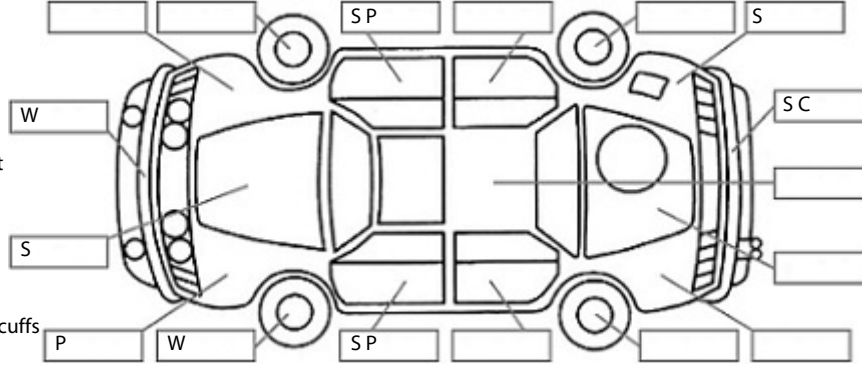

Key:

- S = scratch
- D = dent
- R = rust
- PT = paint defect
- C = crack
- P = pin dent
- * = decals
- SC = stone chips
- W = significant scuffs

Body Inspection Comments

Note: some defects & blemishes may not be displayed in the diagram

Right inner wheel arch has minor dent and scratch by seat belt buckle.
Right front floor carpet is worn, torn.
Numbers of holes for cargo barrier in cargo area trims.

Conditions During Body Inspection: Dry