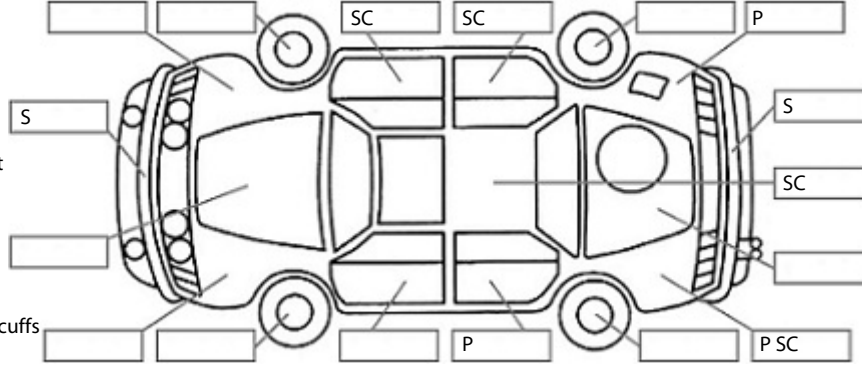

Key:

- S = scratch
- D = dent
- R = rust
- PT = paint defect
- C = crack
- P = pin dent
- * = decals
- SC = stone chips
- W = significant scuffs

Body Inspection Comments

Minor stone crack on windscreen.

Note: some defects & blemishes may not be displayed in the diagram