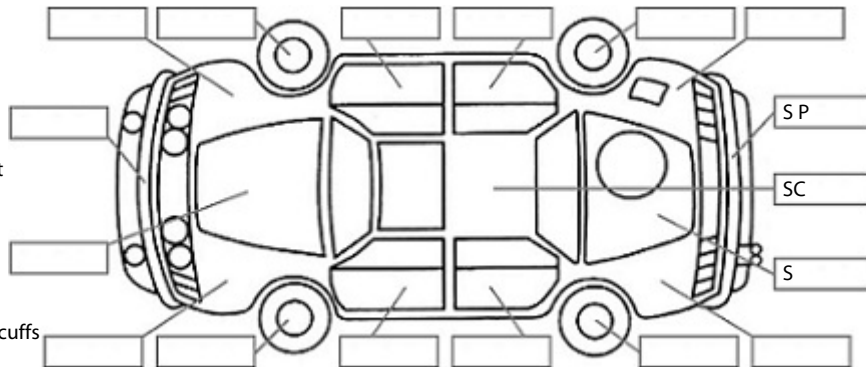

Key:

- S = scratch
- D = dent
- R = rust
- PT = paint defect
- C = crack
- P = pin dent
- * = decals
- SC = stone chips
- W = significant scuffs

Body Inspection Comments

Note: some defects & blemishes may not be displayed in the diagram

Right side of rear bumper is pushed forward (refitting required). Right side of rear bumper valance has dent. Right B pillar has bumpers of pin dent and gouge by seat belt buckle. Cargo blind is missing. Right front and rear door seal is torn.