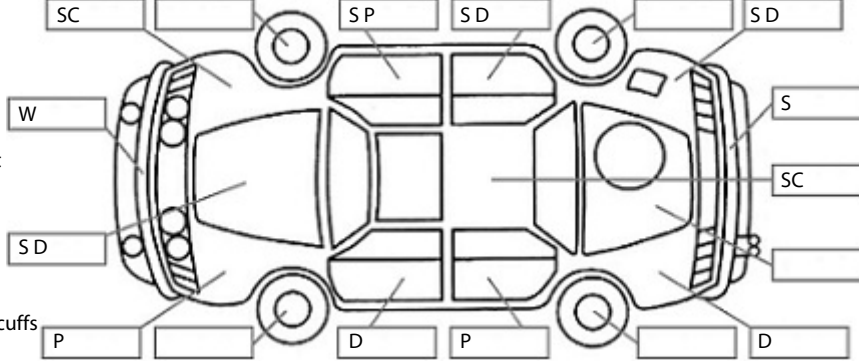

Key:

- S = scratch
- D = dent
- R = rust
- PT = paint defect
- C = crack
- P = pin dent
- * = decals
- SC = stone chips
- W = significant scuffs

Body Inspection Comments

Note: some defects & blemishes may not be displayed in the diagram

Centre console rear air vent is broken.
Numbers of holes for cargo barrier screws on cargo area trims.

Conditions During Body Inspection: Dry

Under Carriage & Under Bonnet Inspection Comments

Interior Comments