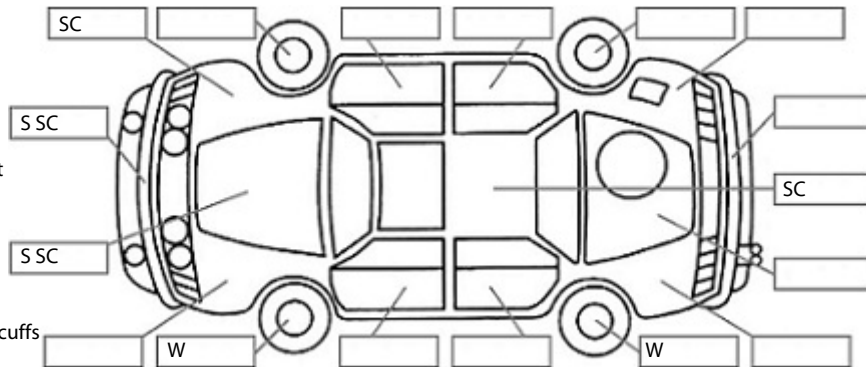

**Key:**

- S = scratch
- D = dent
- R = rust
- PT = paint defect
- C = crack
- P = pin dent
- \* = decals
- SC = stone chips
- W = significant scuffs

**Body Inspection Comments**

Note: some defects & blemishes may not be displayed in the diagram

Lens cover of fog lights are worn(minor surface cracks,foggy).  
 Left front door b pillar side window frame trim is broken.  
 Normal tyres,(not run flat).

Conditions During Body Inspection: Dry

**Under Carriage & Under Bonnet Inspection Comments**

Oil leaking from around engine and transmission.  
 Left front jack point pad is missing.

**Interior Comments**

Seats	Average
Carpets	Good
Panels	Good
Dashboard	Good

**General Comments**

Centre AC air vent trim has hole for cable of after market device.