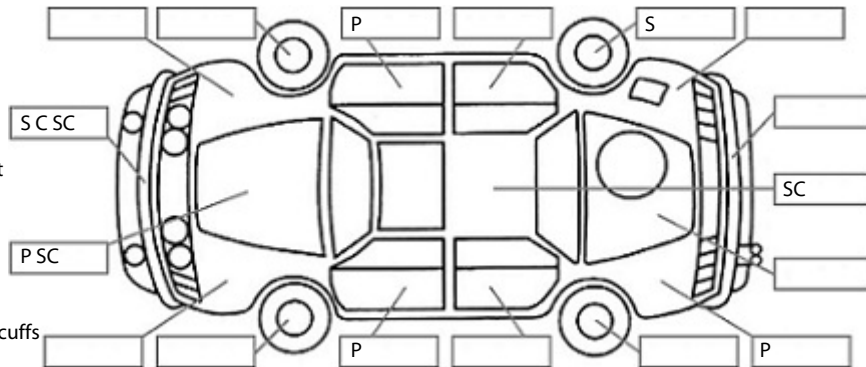

Key:

- S = scratch
- D = dent
- R = rust
- PT = paint defect
- C = crack
- P = pin dent
- * = decals
- SC = stone chips
- W = significant scuffs

Body Inspection Comments

Note: some defects & blemishes may not be displayed in the diagram

Large crack across top of windscreen. Lower grille in front bumper is cracked & broken.

Conditions During Body Inspection: Dry

Under Carriage & Under Bonnet Inspection Comments

Interior Comments

Seats	Good
Carpets	Good
Panels	Average
Dashboard	Good

General Comments

Right rear & left rear interior roof grab handles need refitted. Boot parcel tray is missing.

Road Conditions During Test Drive: Dry

Engine Timing Mechanism: Timing Chain
 Evidence of Cam Belt Replacement: Not Applicable Kms: