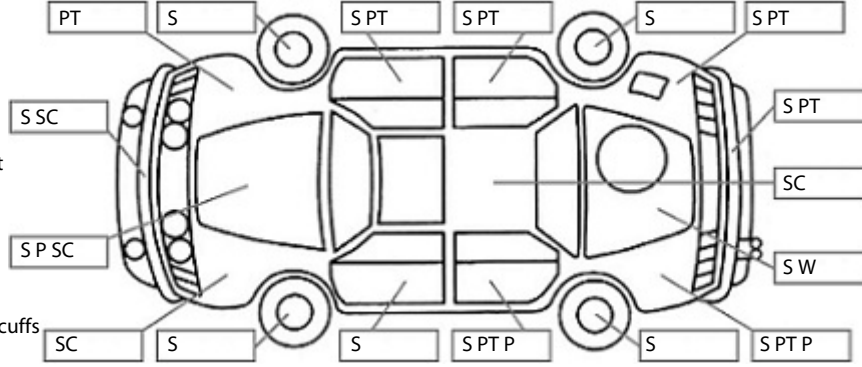

Key:

- S = scratch
- D = dent
- R = rust
- PT = paint defect
- C = crack
- P = pin dent
- * = decals
- SC = stone chips
- W = significant scuffs

Body Inspection Comments

Note: some defects & blemishes may not be displayed in the diagram

Overspray on paintwork on a number of body panels. (PT)

Conditions During Body Inspection: Dry

Under Carriage & Under Bonnet Inspection Comments

Interior Comments

Seats	Good
Carpets	Good
Panels	Good
Dashboard	Good