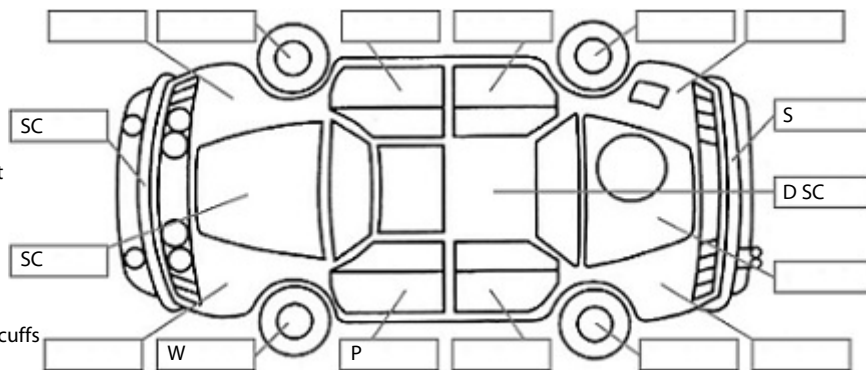

Key:

- S = scratch
- D = dent
- R = rust
- PT = paint defect
- C = crack
- P = pin dent
- * = decals
- SC = stone chips
- W = significant scuffs

Body Inspection Comments

Note: some defects & blemishes may not be displayed in the diagram

Small stone crack on the left of windscreen.
Both side rear inner wheel arch has dents and scratches by seat belt buckle.

Conditions During Body Inspection: Dry

Under Carriage & Under Bonnet Inspection Comments