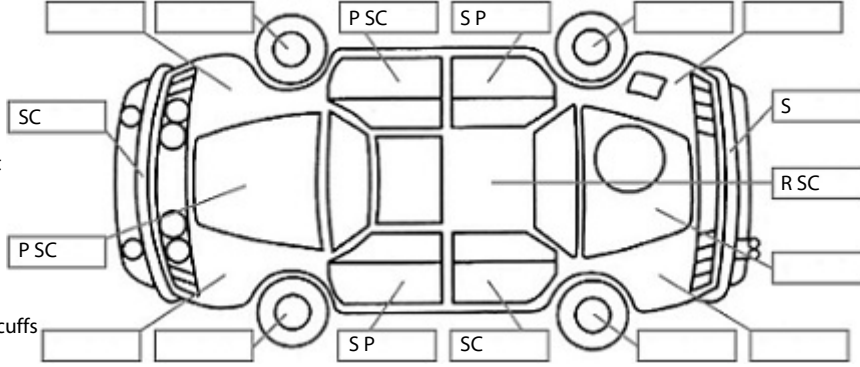

**Key:**

- S = scratch
- D = dent
- R = rust
- PT = paint defect
- C = crack
- P = pin dent
- \* = decals
- SC = stone chips
- W = significant scuffs

Body Inspection Comments

Note: some defects & blemishes may not be displayed in the diagram

Engine Timing Mechanism: Timing Chain  
Evidence of Cam Belt Replacement: Not Applicable Kms:

	Pass	Fail	N/A
<b>Engine</b>			
Oil level	✓		
Smoke & fumes	✓		
Performance	✓		
Noise	✓		
<b>Cooling System</b>			
Coolant condition	✓		
Performance	✓		
Radiator / Hoses (visual)	✓		
<b>Transmission</b>			
Operation	✓		
Noise	✓		
Clutch			✓
CV joints	✓		
Wheel bearings	✓		
<b>Brakes</b>			
Performance	✓		
Hand Brake	✓		
<b>Tyres</b> (lowest observed tread depth of tyres)			
Left front	3.0	mm	
Right front	3.0	mm	
Left rear	3.0	mm	
Right rear	3.0	mm	
Spare	Yes		
<b>Suspension</b>			
Suspension performance	✓		
Steering performance	✓		
Shock absorbers	✓		
<b>Air Conditioning / Heater</b>			
Operation	✓		
<b>Electrical / Accessories</b>			
Head lights	✓		
Tail lights	✓		
Indicators	✓		
Dashboard warning lights	✓		
Wipers (front & rear)	✓		
Window winder FL	✓		
Window winder FR	✓		
Window winder RL	✓		
Window winder RR	✓		
Rear view mirrors	✓		
Radio (basic test only)	✓		
CD (basic test only)	✓		
Number of keys	2		
Central locking	✓		
Remote locking	✓		
Sat. Nav. (basic test only)	✓		
Reversing camera	✓		