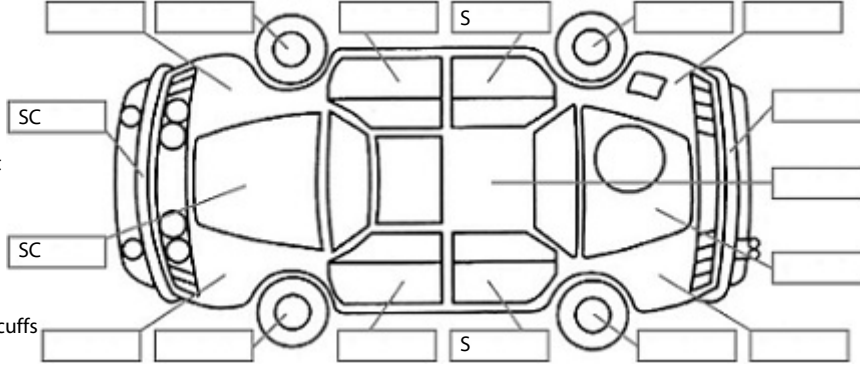

Key:

- S = scratch
- D = dent
- R = rust
- PT = paint defect
- C = crack
- P = pin dent
- * = decals
- SC = stone chips
- W = significant scuffs

Body Inspection Comments

Note: some defects & blemishes may not be displayed in the diagram

Left rear tyre tread depth is very low, inside edge worn very low, cords on tyre starting to show on right rear tyre, both rear tyres need replaced.

Conditions During Body Inspection: Dry

Under Carriage & Under Bonnet Inspection Comments