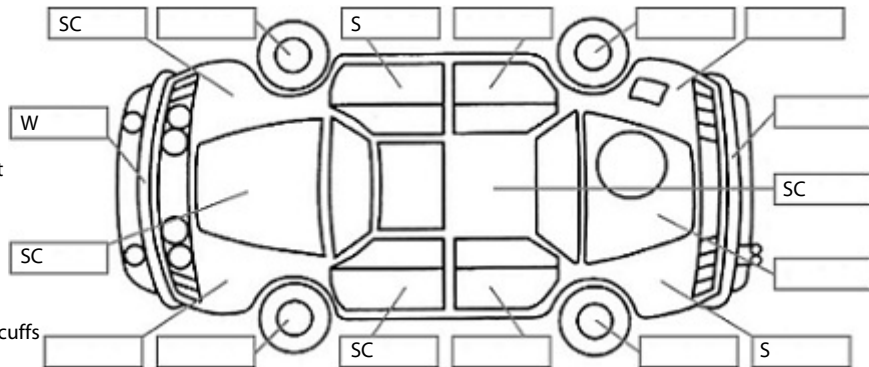

Key:

- S = scratch
- D = dent
- R = rust
- PT = paint defect
- C = crack
- P = pin dent
- * = decals
- SC = stone chips
- W = significant scuffs

Body Inspection Comments

Note: some defects & blemishes may not be displayed in the diagram

8 seater.
 Left sliding door upper weather strip is torn.
 Cargo area left trim has crack and screw holes.
 Both sill step paints are worn.

Conditions During Body Inspection: Dry

Under Carriage & Under Bonnet Inspection Comments
Interior Comments